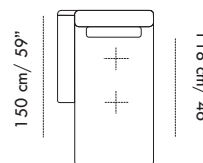

**Available comfort:** Soft

**Standard legs:** Metal col. Chrome

**Available legs:** Metal col. Titanium/ Moka/ Matte Black/ Mastic/ Anthracite

**Structure:** Wooden frame

Finiture Piedi/ Feet finishes

**100**  
116 cm / 46"

**200**  
186 cm / 73"

**300**  
226 cm / 89"

**201**  
163 cm / 64"

**202**  
216 cm / 85"

**301**  
203 cm / 80"

**302**  
203 cm / 80"

**122**  
113 cm / 44"

**121**  
90 cm / 35"

**123**  
113 cm / 44"

**629**  
105 cm / 41"

**521**  
90 cm / 35"

**602**  
113 cm / 44"

**601**  
113 cm / 44"

L'azienda si riserva di apportare alcune modifiche alle dimensioni. Le dimensioni sono soggette a leggere variazioni dovute alla manifattura. Some dimensions reported in this legend may be changed by the manufacturer. Such dimensions are subject to small discrepancy due to the handmade product.