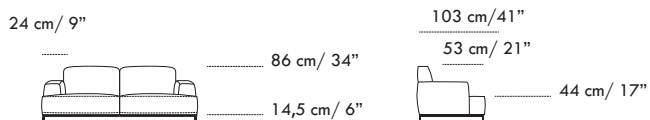

Options: Contrast stitching

Standard comfort: Hard

Available comfort: Soft

Standard legs: Metal Base col. Chrome

Structure: Wooden frame

Finiture Piedi/ Feet finishes

Chrome

300
204 cm / 80"

101
102 cm / 40"

102
102 cm / 40"

103
78 cm / 31"

114
102 cm / 40"

113
102 cm / 40"

602
102 cm / 40"

601
102 cm / 40"

521
100 cm / 39"